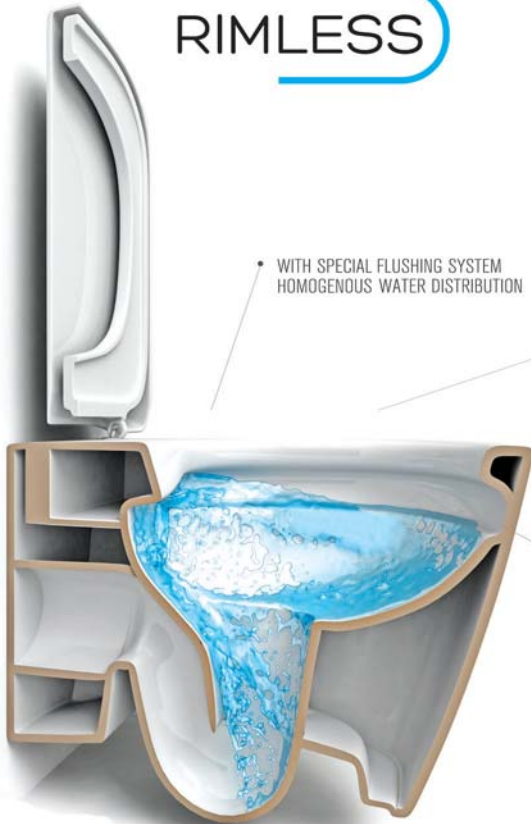

## That Provides Full Toilet Hygiene

RIMLESS

• WITH SPECIAL FLUSHING SYSTEM  
HOMOGENOUS WATER DISTRIBUTION

• PERFECT BOWL DESIGN  
REMOVED THE CHANNELS

• STRICT HYGIENE WITH  
EASY TO CLEAN  
SMOOTH SURFACES

*Tria Rimless  
Back To Wall Toilet*

*Tria Rimless Universal  
Back To Wall Toilet*

*Uno Rimless Wall Hung Toilet*

*Nova Rimless Wall Hung Toilet*

**NERO**

*Universal Back to Wall Toilet*

*Back to Wall Toilet*

*Wall Hung Toilet*

*Basin And Pedestal*

*Basin And Semi Pedestal*

*Wall Hung Bidet*

*BTW Single Toilet*

**SOLE**

*Back to Wall Toilet*

*Wall Hung Toilet*